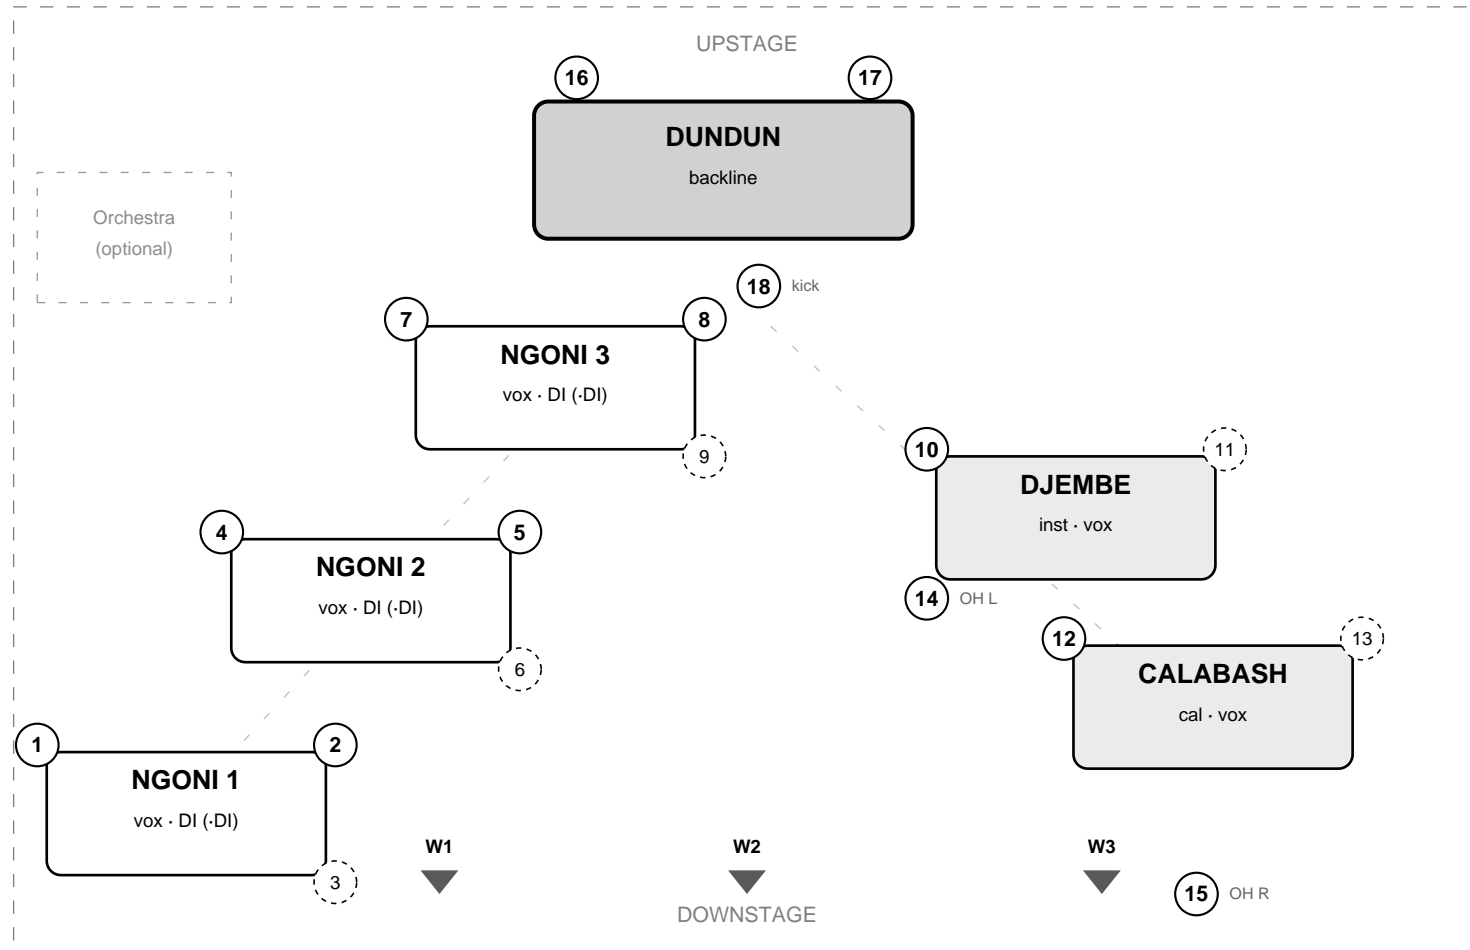

STAGE PLOT — WEST AFRICAN ENSEMBLE

B/W printable version • Channel numbers correspond to input list

○ Required ch.

○ Optional / vocal

▼ Monitor wedge

□ Ngoni

▒ Percussion

■ Dundun